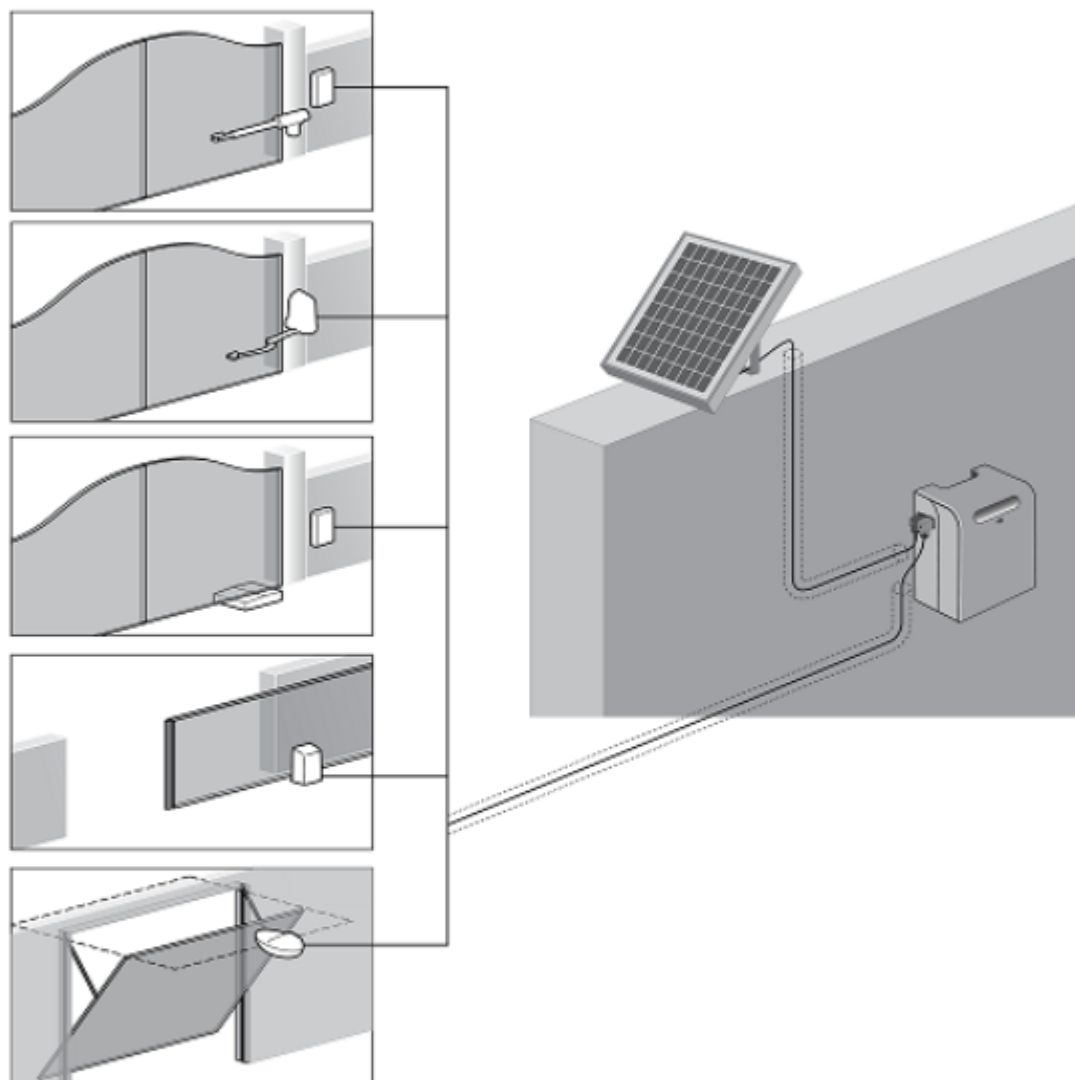

Solar kit compatible with Nice Home sliding gate and swing gate motors.

Includes batteries, 10W solar panel, and all cables.

Connects directly to Nice Home brand motors - Super easy install.

Protection Rating (IP)	IP44
Weight (kg)	15.4
Mounting Type	Surface Mounted
Vandal Resistant	No
Voltage	24V DC
Max Power	10W