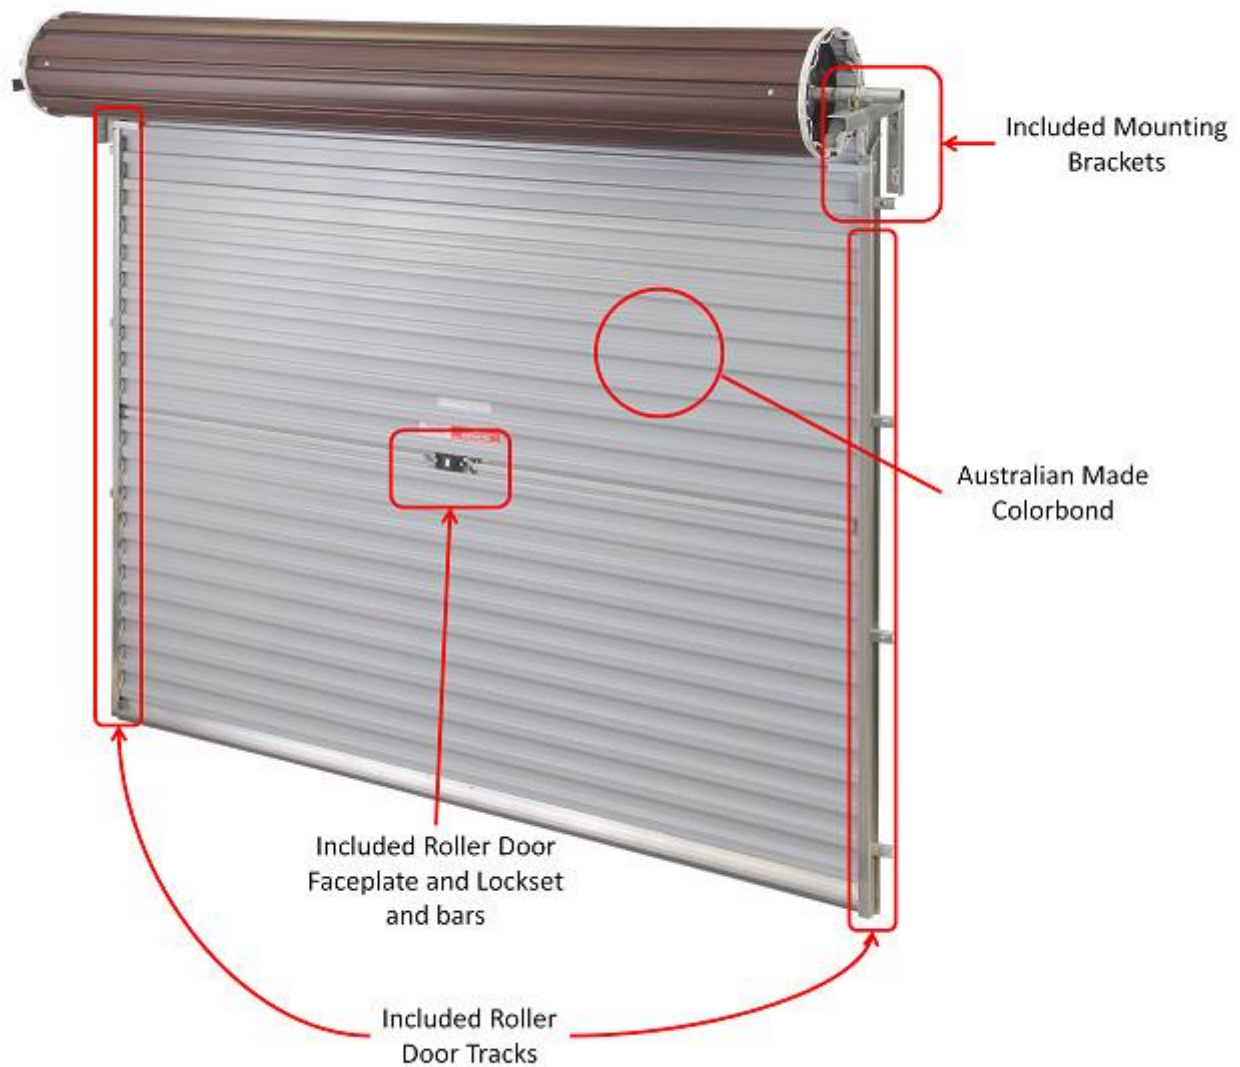

- Tracks
- Mounting Brackets
- Bolts and mounting kit

For any other customised size door, please contact us via message or call our warehouse for a quote.