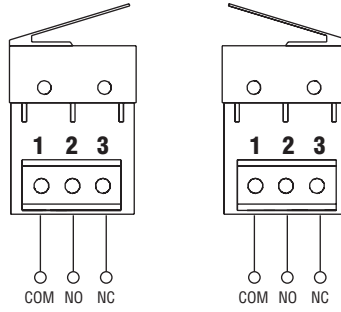

Type of contact	NO/NC
Number of contacts	1/2
Keyswitch / SWK	
Switching current	5A
Switching voltage	125-250V AC
Protection class	IP54
Operating temperature	-40 C°... +50 C°

DOORHAN®

KEYSWITCH

INSTALLATION MANUAL