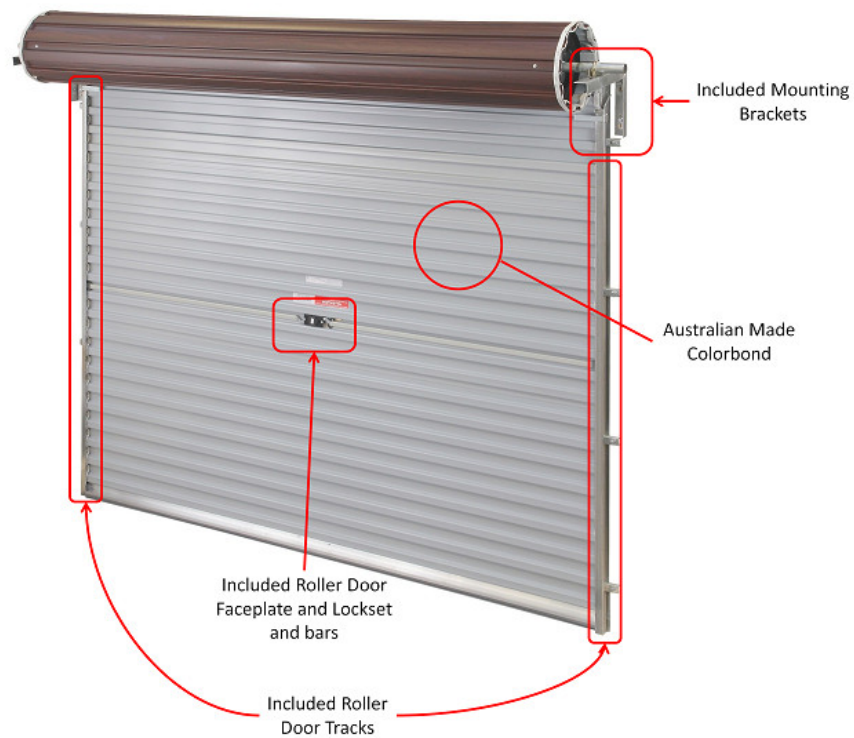

- Size: 2490mm (W) x 2400mm (H)
- Colour: Any colour* (refer to colour chart above)
- Doors made in Australia from high quality Bluescope Colorbond Steel
- Includes:
  - Tracks
  - Mounting Brackets
  - Bolts and mounting kit

Roller Motor Features/Specifications

- Soft Start/Stop
- Automatic Safety Reverse System
- Automatic Courtesy LED Light
- Electronic Power Stabiliser
- Hopping Code Technology
- Permanent Lubricated Motor, Low Vibration and Quiet
- Power Input: 240V AC 50~60Hz
- Motor: 24V DC
- Max Door Size 3m (H) x 6m(W) or up to 22m²
- Radio Frequency: 433 Mz, Hopping Code
- Includes:
  - Roller Door Opener
  - 2 x Remotes (4 Button)
  - Installation Accessories

For any other customised size door, please contact us via message for a quote.